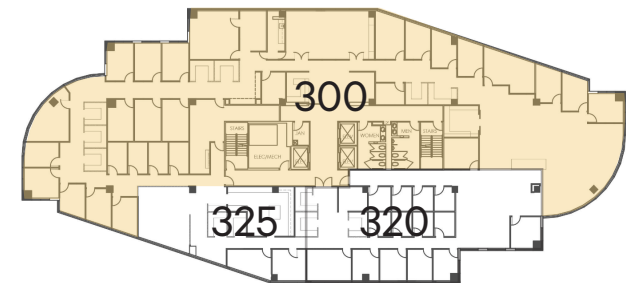

STACKING PLAN

3102 MAPLE AVE

FLOOR	SUITE	RSF	AVAILABLE
1	100	2,586	03/2022
2	235	526	Now
	240	443	Now
3	300	16,870	Now
4	400	16,870	Now

1ST FLOOR

2ND FLOOR

3RD FLOOR

4TH FLOOR

LOCATION | FLOOR PLANS

1ST FLOOR

LOCATION | FLOOR PLANS

2ND FLOOR

LOCATION | FLOOR PLANS

3RD FLOOR

Suite 300	11,813 RSF
Suite 320	3,013 RSF
Suite 325	2,044 RSF

LOCATION | FLOOR PLANS

4TH FLOOR