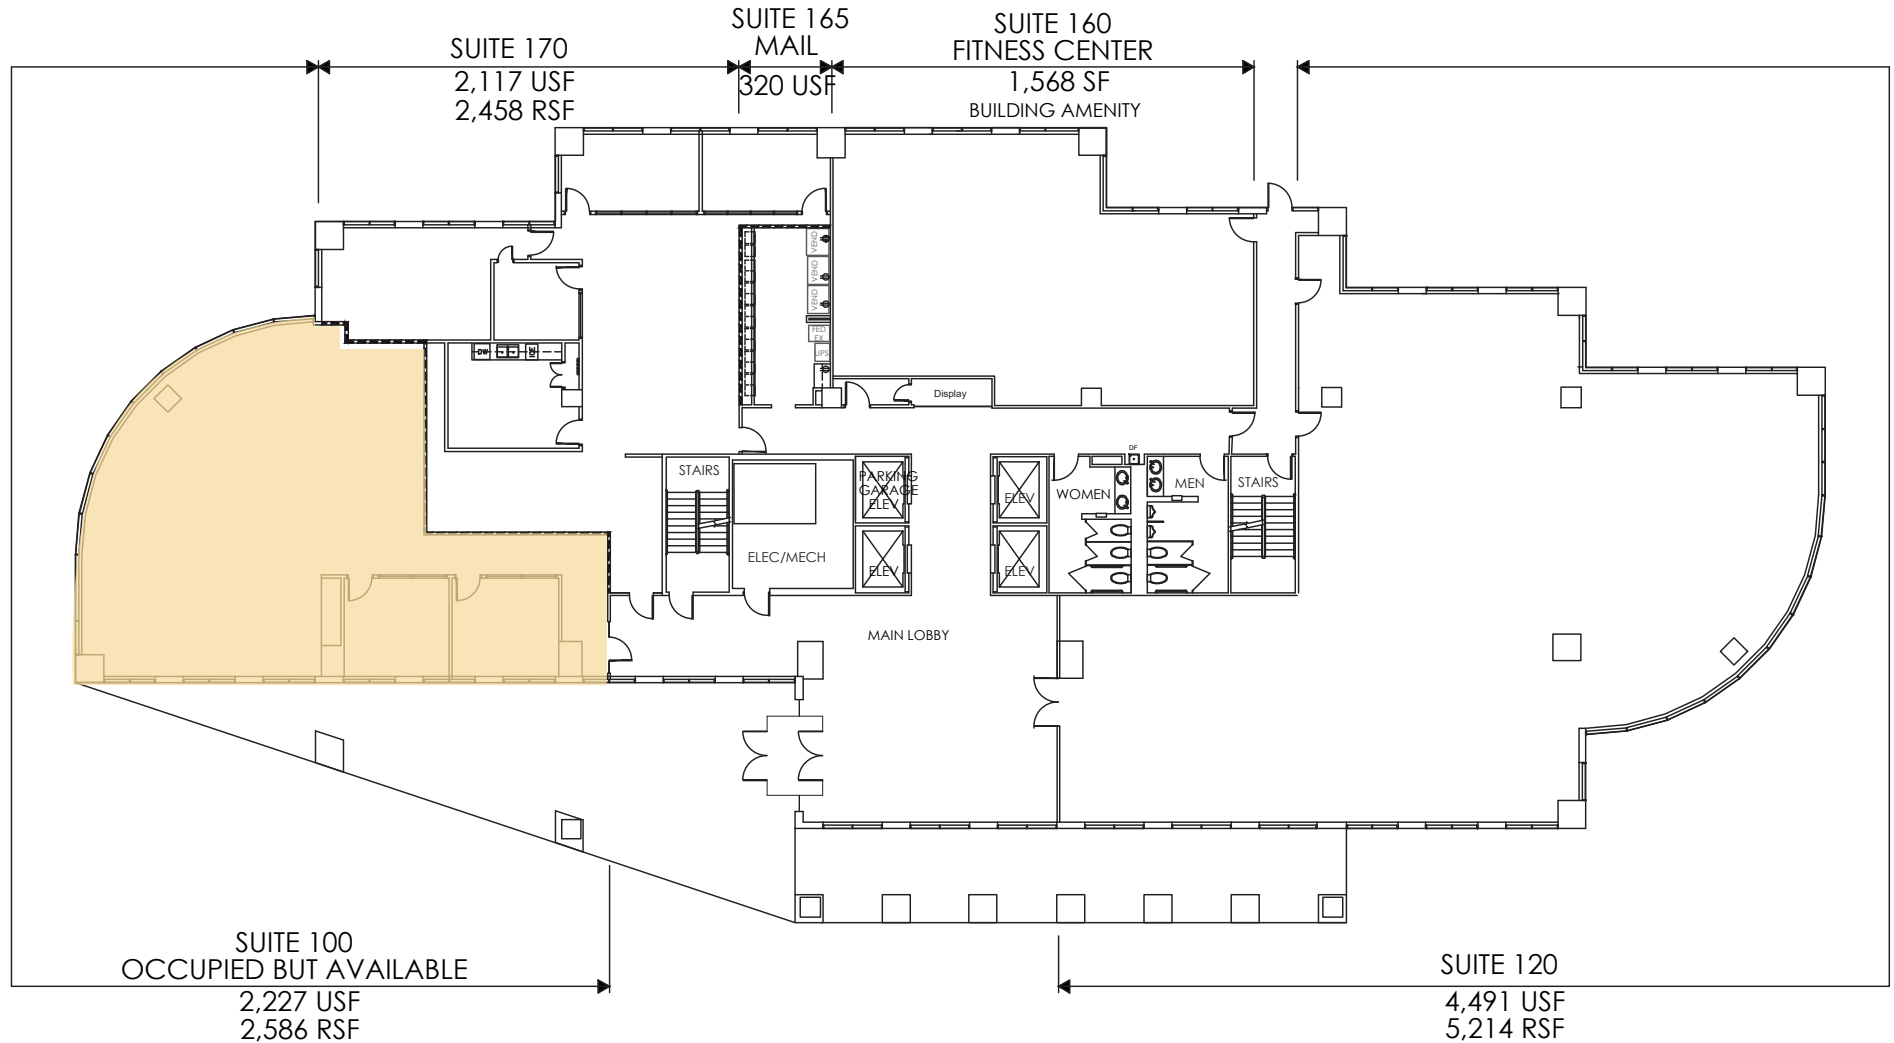

STACKING PLAN

3102 MAPLE AVE

FLOOR	SUITE	RSF	AVAILABLE
1	100	2,586	03/2022
2	235	526	Now
	240	443	Now
3	300	16,870	Now
4	400	16,870	Now

1ST FLOOR

2ND FLOOR

3RD FLOOR

4TH FLOOR

LOCATION | FLOOR PLANS

1ST FLOOR

LOCATION | FLOOR PLANS

2ND FLOOR

LOCATION | FLOOR PLANS

3RD FLOOR

Suite 300	11,813 RSF
Suite 320	3,013 RSF
Suite 325	2,044 RSF

LOCATION | FLOOR PLANS

4TH FLOOR

Suite 400 16,870 RSF