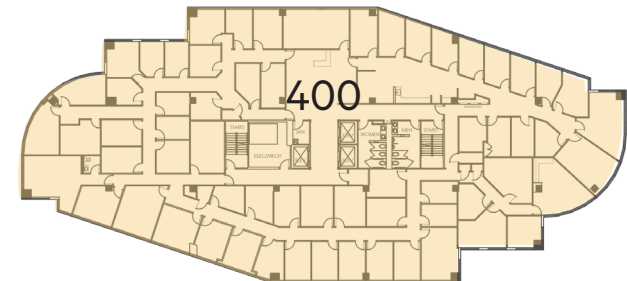

STACKING PLAN

3102 MAPLE AVE

FLOOR	SUITE	RSF	AVAILABLE
1	100	2,586	03/2022
2	235	526	Now
	240	443	Now
3	300	16,870	Now
4	400	16,870	Now

1ST FLOOR

2ND FLOOR

3RD FLOOR

4TH FLOOR

LOCATION | FLOOR PLANS

1ST FLOOR

LOCATION | FLOOR PLANS

2ND FLOOR

LOCATION | FLOOR PLANS

3RD FLOOR

Suite 300	11,813 RSF
Suite 320	3,013 RSF
Suite 325	2,044 RSF

LOCATION | FLOOR PLANS

4TH FLOOR