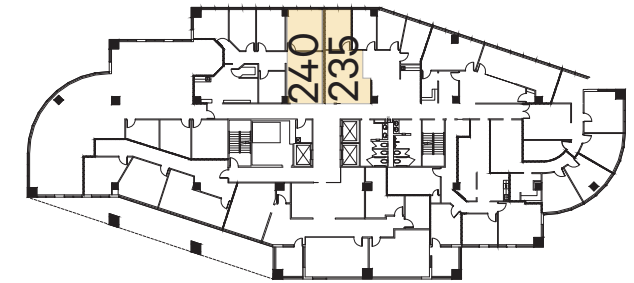

STACKING PLAN

3102 MAPLE AVE

FLOOR	SUITE	RSF	AVAILABLE
1	100	2,586	03/2022
2	235	526	Now
	240	443	Now
3	300	16,870	Now
4	400	16,870	Now

1ST FLOOR

2ND FLOOR

3RD FLOOR

4TH FLOOR

LOCATION | FLOOR PLANS

1ST FLOOR

LOCATION | FLOOR PLANS

2ND FLOOR

LOCATION | FLOOR PLANS

3RD FLOOR

Suite 300	11,813 RSF
Suite 320	3,013 RSF
Suite 325	2,044 RSF

LOCATION | FLOOR PLANS

4TH FLOOR