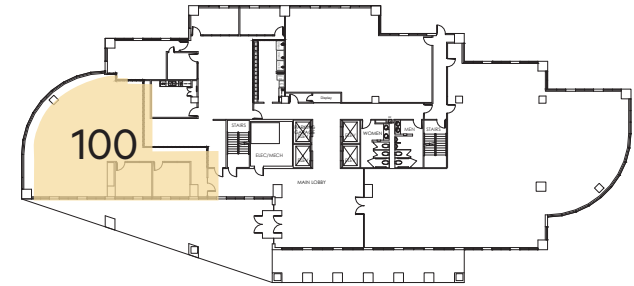

STACKING PLAN

3102 MAPLE AVE

FLOOR	SUITE	RSF	AVAILABLE
1	100	2,586	03/2022
2	235	526	Now
	240	443	Now
3	300	16,870	Now
4	400	16,870	Now

1ST FLOOR

2ND FLOOR

3RD FLOOR

4TH FLOOR

LOCATION | FLOOR PLANS

1ST FLOOR

LOCATION | FLOOR PLANS

2ND FLOOR

LOCATION | FLOOR PLANS

3RD FLOOR

Suite 300	11,813 RSF
Suite 320	3,013 RSF
Suite 325	2,044 RSF

LOCATION | FLOOR PLANS

4TH FLOOR